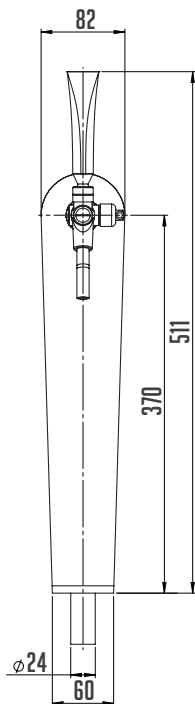

LINDR NAKED ONE TOWER

If LINDR NAKED dispense towers seem too robust for someone, our designers have come up with a lightweight version of LINDR NAKED ONE.

This is a unique single-tap tower, which mainly benefits from a simple, clean design. Made in all-stainless steel design without welds, it is especially suitable for modern areas of bars or restaurants and also where there is not much space. To underline the design, the used middle pole dewes on the surface thanks to the recirculation, creating a unique look of a really chilled beer.

STAINLESS STEEL DESIGN - The entire construction of the tower is made from stainless steel. This surface finish has a long service life.

RECIRCULATION - The unique design of the LINDR NAKED dispense TOWERS ensures the cooling of the beverage up to the tap with a well-insulated coil.

LINDR NAKED ONE TOWER

NUMBER OF TAPS (PCS)

1

COLOUR DESIGN (YES)

STAINLESS STEEL/ SANDBLASTED/ COLOR

BEVERAGE CONNECTION (MM)

8

PRESENTATION OPTIONS

Each tower allows the placement of a wooden medallion or backlit advertisement with its own logo.

TECHNICAL PARAMETERS

PRODUCT MODEL	LINDR NAKED TOWER	LINDR NAKED ONE TOWER
BASIC MEDALLION	YES	YES
LINDR TAP	YES	YES
MEDALLION Ø 69 MM	YES	YES
CONNECTION - INPUT ST. STEEL TUBE 8MM WITH RECIRCULATION COIL RIGHT TO THE TAP	YES	YES
NUMBER OF TAPS (PCS)	1	1
WEIGHT (KG)	4,30	3,60
COLOR DESIGN- POLISHED STAINLESS STEEL	YES	YES
OPTIONAL ACCESSORIES	YES	YES
ILLUMINATED MEDALLION	✓	✓
WOODEN MEDALLION	✓	✓
CHOICE OF MEDALLION Ø 82 MM	X	X
CHOICE OF TAP	✓	✓
CHOICE OF MEDALLION	X	X
CONNECTION - INLET 10 MM STAINLESS STEEL WITH RECIRCULATION COIL RIGHT TO THE TAP	X	X
POSSIBLE CUSTOMIZED OPTIONS	YES	YES
FISH EYE MEDALLION	✓	✓
COLOR DESIGN ACCORDING TO RAL SAMPLES	✓	✓
COLORED DESIGN OF SANDBLASTING	✓	✓