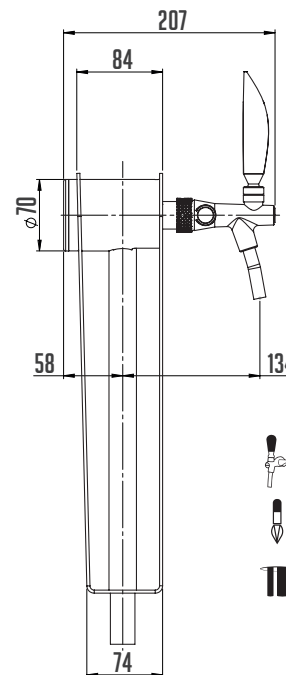

LINDR NAKED ONE TOWER

If LINDR NAKED dispense towers seem too robust for someone, our designers have come up with a lightweight version of LINDR NAKED ONE.

This is a unique single-tap tower, which mainly benefits from a simple, clean design. Made in all-stainless steel design without welds, it is especially suitable for modern areas of bars or restaurants and also where there is not much space. To underline the design, the used middle pole dewes on the surface thanks to the recirculation, creating a unique look of a really chilled beer.

STAINLESS STEEL DESIGN - The entire construction of the tower is made from stainless steel. This surface finish has a long service life.

RECIRCULATION - The unique design of the LINDR NAKED dispense TOWERS ensures the cooling of the beverage up to the tap with a well-insulated coil.

LINDR NAKED ONE TOWER

NUMBER OF TAPS (PCS)

1

COLOUR DESIGN (YES)

STAINLESS STEEL/ SANDBLASTED/ COLOR

BEVERAGE CONNECTION (MM)

8

PRESENTATION OPTIONS

Each tower allows the placement of a wooden medallion or backlit advertisement with its own logo.

TECHNICAL PARAMETERS

PRODUCT MODEL	LINDR NAKED TOWER	LINDR NAKED ONE TOWER
BASIC MEDALLION	YES	YES
LINDR TAP	YES	YES
MEDALLION Ø 69 MM	YES	YES
CONNECTION - INPUT ST. STEEL TUBE 8MM WITH RECIRCULATION COIL RIGHT TO THE TAP	YES	YES
NUMBER OF TAPS (PCS)	1	1
WEIGHT (KG)	4,30	3,60
COLOR DESIGN- POLISHED STAINLESS STEEL	YES	YES
OPTIONAL ACCESSORIES	YES	YES
ILLUMINATED MEDALLION	✓	✓
WOODEN MEDALLION	✓	✓
CHOICE OF MEDALLION Ø 82 MM	X	X
CHOICE OF TAP	✓	✓
CHOICE OF MEDALLION	X	X
CONNECTION - INLET 10 MM STAINLESS STEEL WITH RECIRCULATION COIL RIGHT TO THE TAP	X	X
POSSIBLE CUSTOMIZED OPTIONS	YES	YES
FISH EYE MEDALLION	✓	✓
COLOR DESIGN ACCORDING TO RAL SAMPLES	✓	✓
COLORED DESIGN OF SANDBLASTING	✓	✓